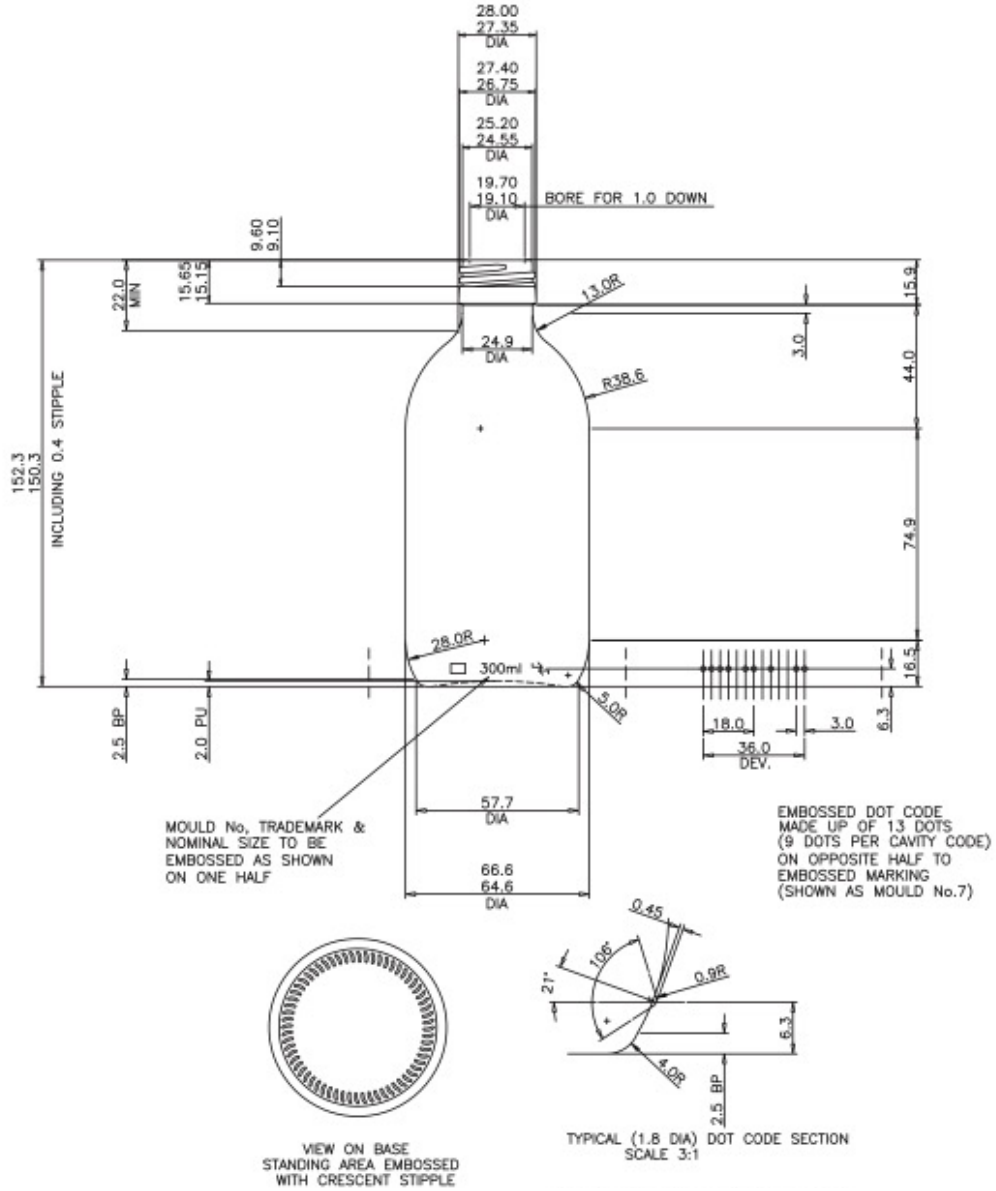

18 24

HS FRENCH FLINT

THE GLASS CONTAINER SPECIALISTS

300ML AMBER ALPHA GLASS BOTTLE

Product code	AA300
Finish	28 ROPP
Capacity	300ml
Brim-full capacity	320ml